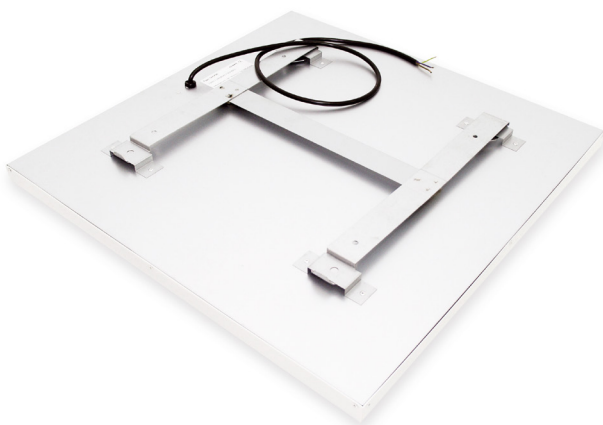

MAGNUM Sol Type 300

Specifications

System type	Electric
System height	30 mm
System width	590 mm
Min. setting height	1,8 m
Installation	Ceiling
Power	300 or 600 Watt
In wet areas	X
Type of heating	Infrared
System ceiling	V
Ceiling mounting	V
Certification	Kema
Warranty	2 years