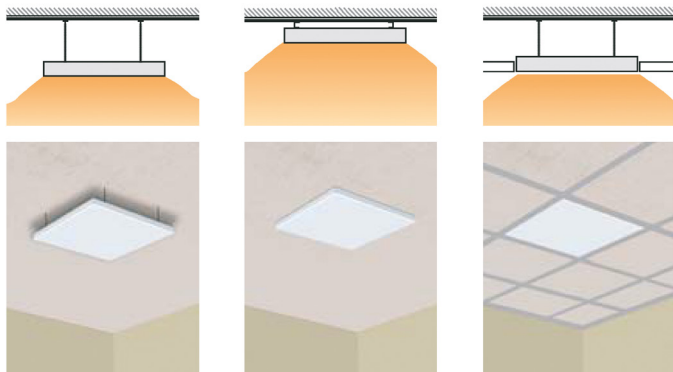

MAGNUM Sol

Ceiling heaters

MAGNUM Sol ceiling heaters can be installed “invisibly” in a suspended ceiling and offer maximum freedom in interior design or showroom arrangement for any office, showroom or shop. However, with the integrated suspension bracket, the panels can also be attached directly to any ceiling.

The MAGNUM Sol heating panel is not suitable for installation and use in wet rooms. Only MAGNUM Sol Premium should be used for this application.

Several installation options

MAGNUM Sol Type 300

Specifications

System type	Electric
System height	30 mm
System width	590 mm
Min. setting height	1,8 m
Installation	Ceiling
Power	300 or 600 Watt
In wet areas	X
Type of heating	Infrared
System ceiling	V
Ceiling mounting	V
Certification	Kema
Warranty	2 years

The panels can be thermostatically or modulatively controlled, which minimises energy loss. They can be controlled through a simple on/off thermostat or a wireless RF thermostat.

Package content

- Suspension bracket
- 0,5 metre connection cable
- Installation instructions