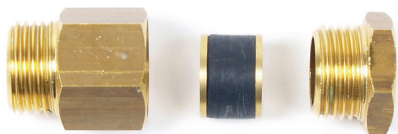

Class IP55
Dimensions 125 x 125 x 75 mm

MT - Connection box IP55

MT - Cable gland (20 mm) for MTM, MTW and MTGH

For feeding an MTM, MTW and MTGH tracing cable into an MT connection box. One gland per cable.

MT - Cable gland (25 mm) for MTHW and MTR

For feeding an MTHW or MTR tracing cable into an MT connection box. One gland per cable.

MT - Cable gland (20mm) for MTM, MTW and MTGH

MT - Cable gland (25mm) for MTHW and MTR

MT - 3/4" Copper cable guide/connection for MTW

Copper cable guide for a watertight seal of the water pipe. For feeding a MAGNUM Trace Water into a water pipe with a minimum diameter of 22 mm.

MT - 3/4" Copper cable guide/connection for MTW

Width tape 50 mm
Length tape 10 metres

Aluminium tape 50 mm x 10 metres

MT - Bracket for gutter | Set of 3 pieces

These brackets support the cable and keep it in position in the gutter or drain. In gutters where 2 cables are required, these brackets ensure that the cables remain at the correct distance.