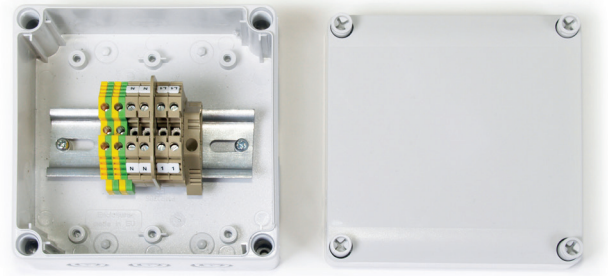

MAGNUM Outdoor Control Attachments for MAGNUM Tracing

MT - Connection box IP55

Connection box IP55 including DIN-rail connection clamps. For connecting or splitting several tracing cables.

Technical details

Class IP55
Dimensions 125 x 125 x 75 mm

MT - Connection box IP55

MT - Cable gland (20 mm) for MTM, MTW and MTGH

For feeding an MTM, MTW and MTGH tracing cable into an MT connection box. One gland per cable.

MT - Cable gland (25 mm) for MTHW and MTR

For feeding an MTHW or MTR tracing cable into an MT connection box. One gland per cable.

MT - Cable gland (20mm) for MTM, MTW and MTGH

MT - Cable gland (25mm) for MTHW and MTR

MT - 3/4" Copper cable guide/connection for MTW

Copper cable guide for a watertight seal of the water pipe. For feeding a MAGNUM Trace Water into a water pipe with a minimum diameter of 22 mm.

MT - 3/4" Copper cable guide/connection for MTW