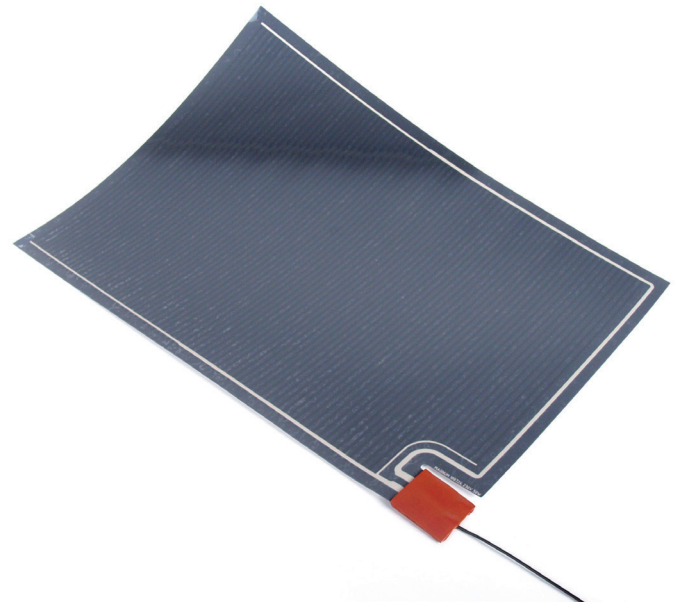

MAGNUM Look

Mirror heating

MAGNUM Look mirror heating always provides a clear view when shaving, cutting hair and applying make-up. No more wiping with a towel to see yourself in the mirror after showering or using hot water.

MAGNUM Look is connected and easily switched through the light switch and prevents condensation in no time. It also prevents the unpleasant towel marks that remain after removing condensation. Connecting directly to the mains, through the light switch in the bathroom, avoids unnecessary waste of energy.

MAGNUM Look mirror heating is a self-adhesive heating foil element that can be applied directly to the back of the mirror. The elements are double insulated and can therefore also be used in humid rooms.

The capacity achieves a fast heating-up time of approx. 5 to 8 minutes. In that short time, the mirror is already brought to a temperature of approx. 40°C and condensation is prevented. The maximum achievable mirror temperature is limited to approx. 50°C. This makes the product absolutely safe to touch.

Specifications

System type	Electric
System height	1 mm
System width	Various sizes
Min. setting height	1 mm
Installation	Self-adhesive element
Power	50 - 150 Watt
In wet areas	V
Type of heating	Infrared
System ceiling	V
Ceiling mounting	V
Regulation	Light switch (no dimmer)
Certification	Kema, CE, Fimko
Warranty	2 years