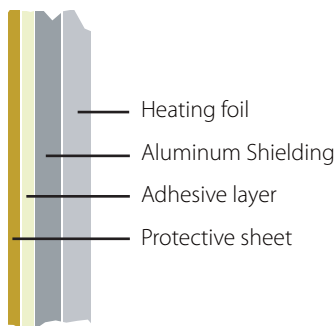

Technical details

- Thickness 1 mm
- Voltage 230 Volt
- Connection 2-core, double insulated
- Class IP-34, class 2
- Certification FIMKO, CE marking
- Temperatures 40°C to 50°C
  (depending on ambient temperature)

Installation methods

The mirror must not be damaged (e.g. broken off pieces of the edge, cut to size by hand, etc.) because of possible cracking due to tension differences during heating. For fixing, you can simply use the self-adhesive backing. This should be applied directly to the back of the mirror.

ATTENTION: The film has a very high adhesive strength, therefore it is permanently attached.

Package content

- Heating foil with self-adhesive backing
- ±1 metre connection cable
- Installation instructions

Warranty

2 year warranty on the electrical function.

Art.nr.	Description	Power	Dimensions
310035	MAGNUM Look Mirror heating	50 Watt	Round 35 cm
310029	MAGNUM Look Mirror heating	27 Watt	29 x 29 cm
310050	MAGNUM Look Mirror heating	50 Watt	36 x 50 cm
310058	MAGNUM Look Mirror heating	50 Watt	40 x 58 cm
310055	MAGNUM Look Mirror heating	70 Watt	50 x 58 cm
310075	MAGNUM Look Mirror heating	100 Watt	57 x 75 cm
310085	MAGNUM Look Mirror heating	120 Watt	58 x 85 cm
310110	MAGNUM Look Mirror heating	150 Watt	57 x 110 cm